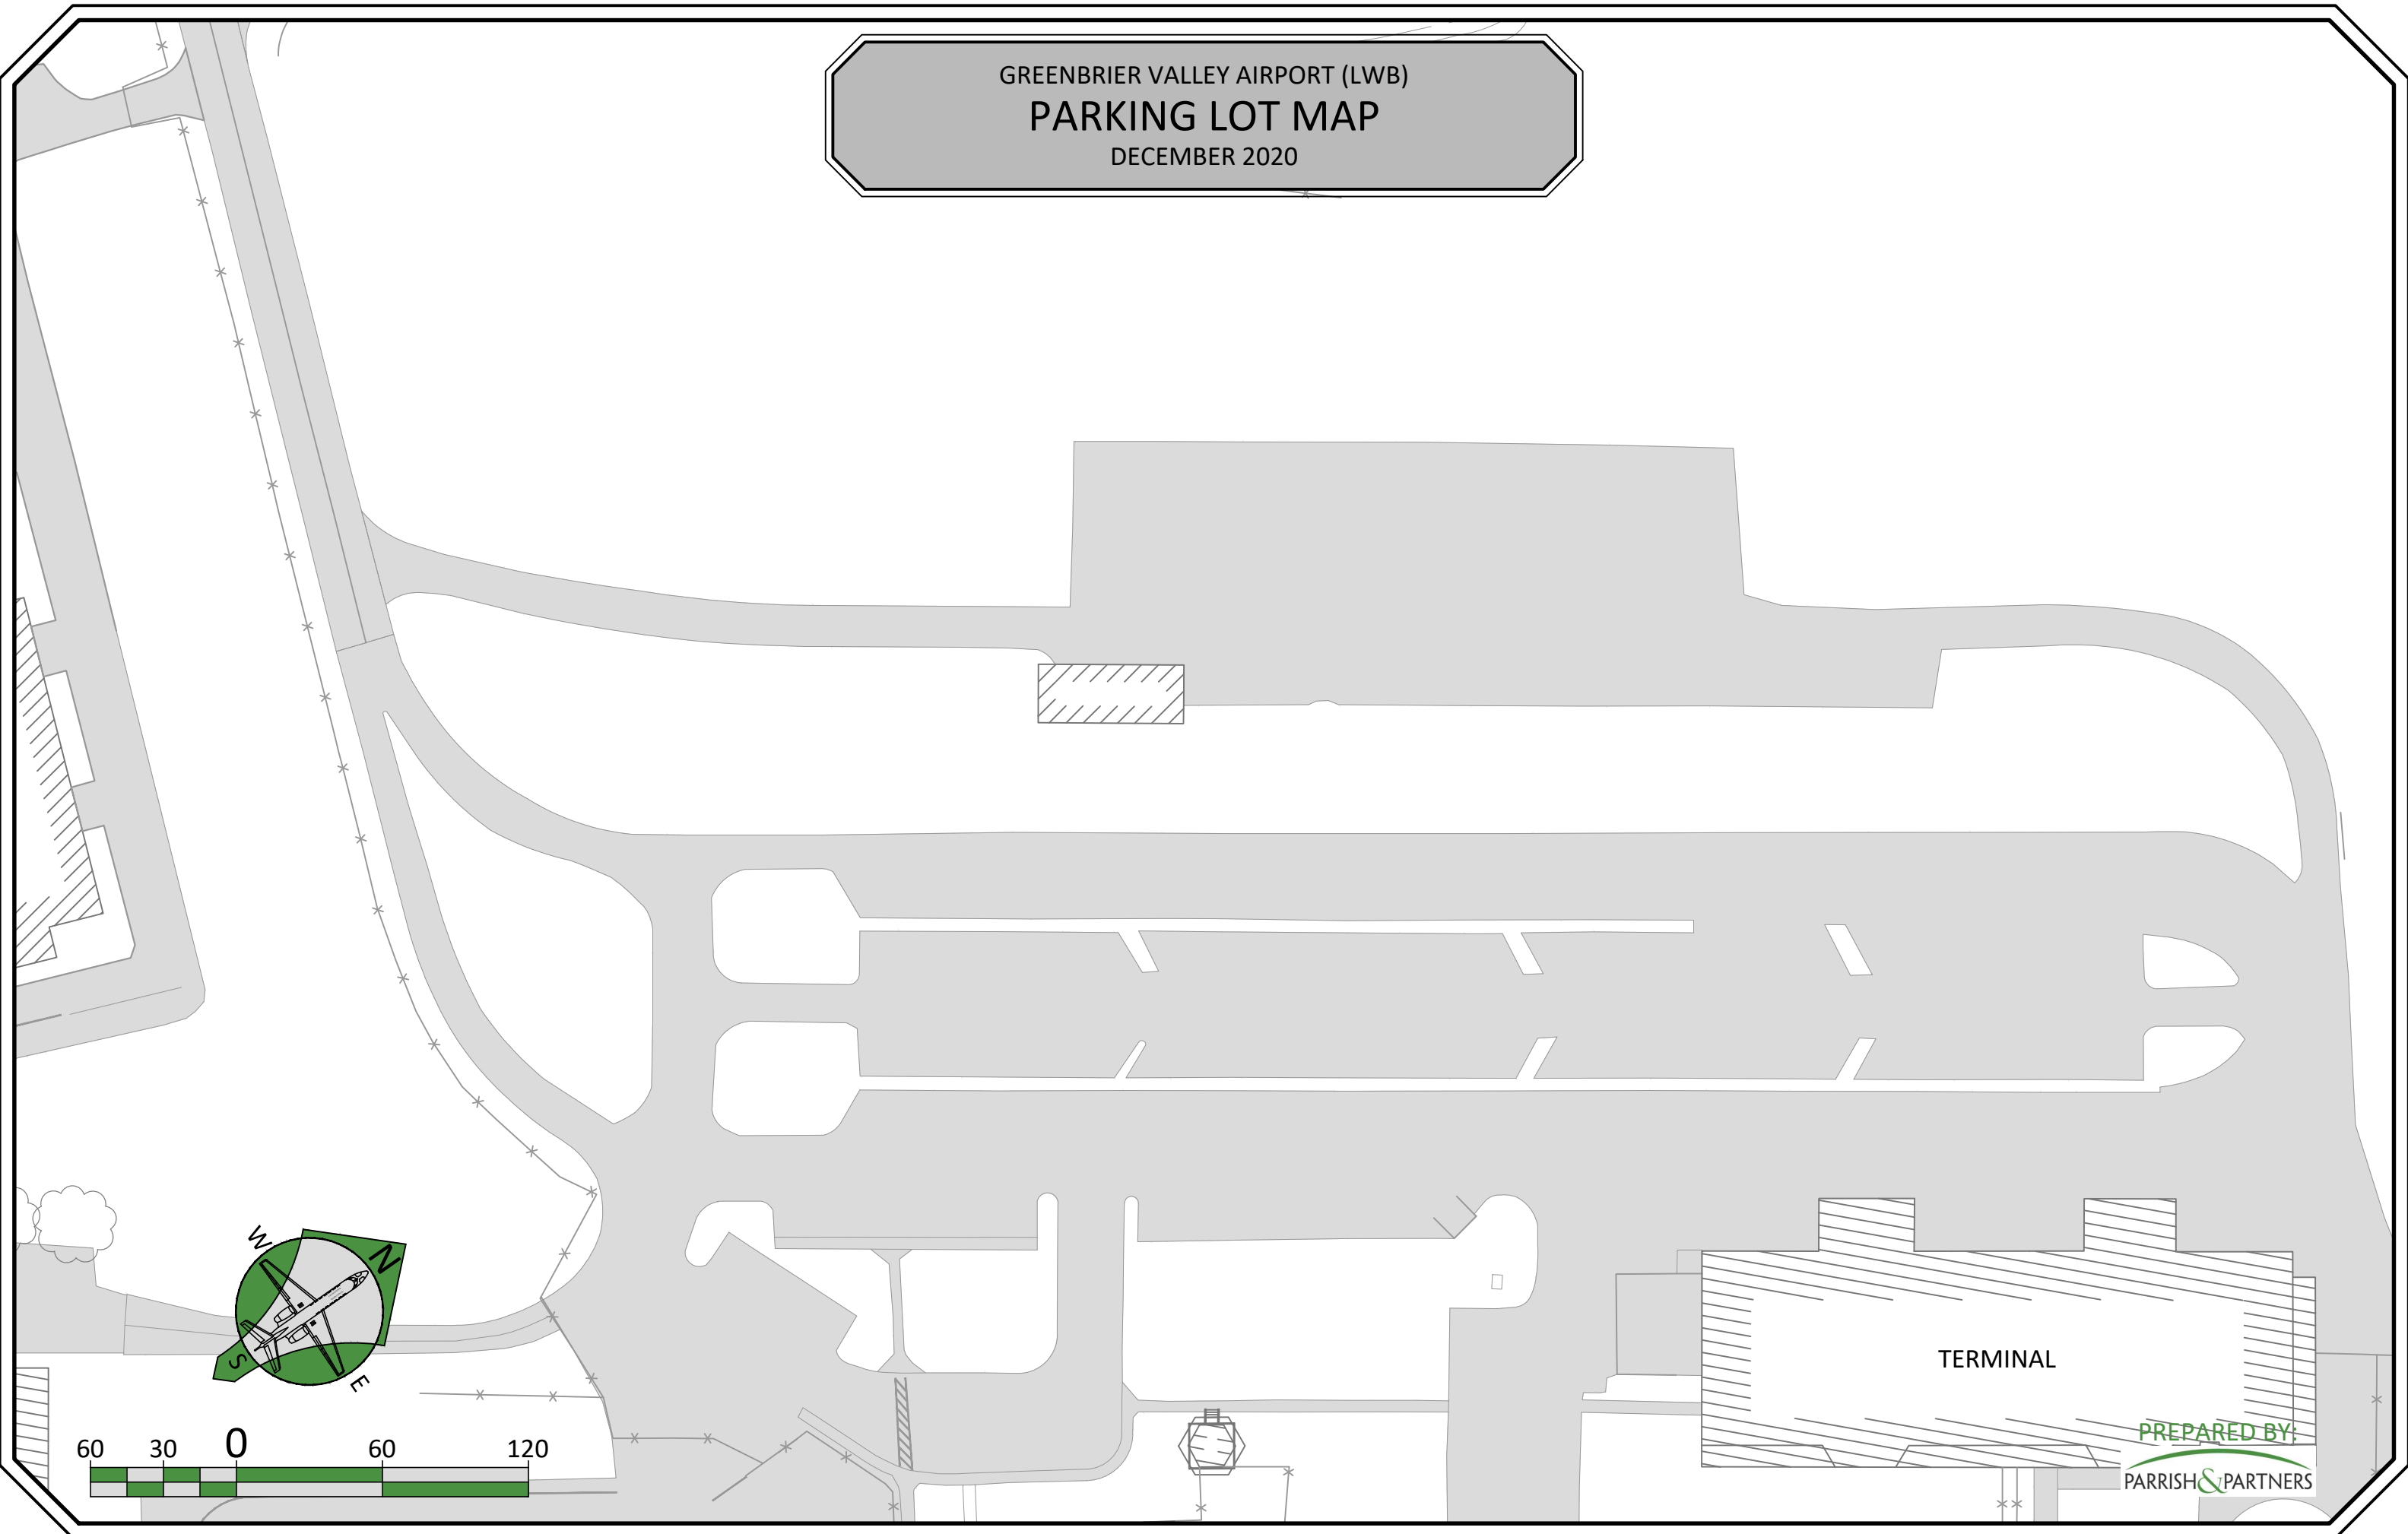

GREENBRIER VALLEY AIRPORT (LWB)  
**PARKING LOT MAP**  
DECEMBER 2020

TERMINAL

PREPARED BY:

PARRISH & PARTNERS